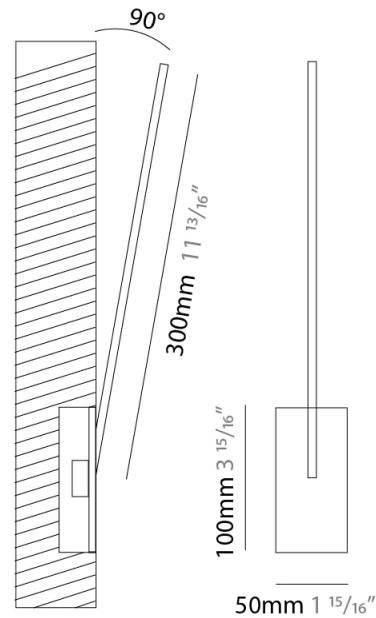

PROJECT
TYPE
SPECIFIER
QUANTITY
DATE

SPILLO 1 ROD RECESSED

D46013- -
base number   Color   Finish
                         Temperature   Options

1. To build a product code in our configurator select the specify button on the base model # product page
2. To build a manual product code on this datasheet choose from the options listed below in blue font and add the suffix to the base model #

GENERAL

Series: Spillo
Subseries: Spillo 1 Rod
Brand: Icone
Division: Design
Mounting Type: Recessed
Mounting Location: Wall
Subcategory: Ambient

PHYSICAL

Shape: Rectangle
Width (mm): 50
Width (in): 1 15/16
Height (mm): 300
Height (in): 11 13/16
Light Distribution: Adjustable
Fixture Finish: WHI / BLK / CHR / BGD
Fixture Material: Brass

ELECTRICAL

Lamp Type: LED
Total Output Wattage (W): 3.96
Dimming: 0-10V Dimming
Driver Included: No
Driver Location: Remote
Driver Type: Constant Voltage - 120 / 277Vac
Driver Class: Class 2
Input Voltage (V): 120 - 277
Output Voltage (V): 12
Upon Request: (Not included, see components) 0-10Vdc dimming / 277Vac

LED

Color Temperature (°K): 2700 / 3000
Nominal Lumen (lm): 330
CRI: >90 CRI
Lamp Life (hrs): 50000

OPTICAL

Adjustability: Tilt 120°

RATINGS AND CERTIFICATIONS

Certified By: Certified for North American Standards
IP rating: IP20